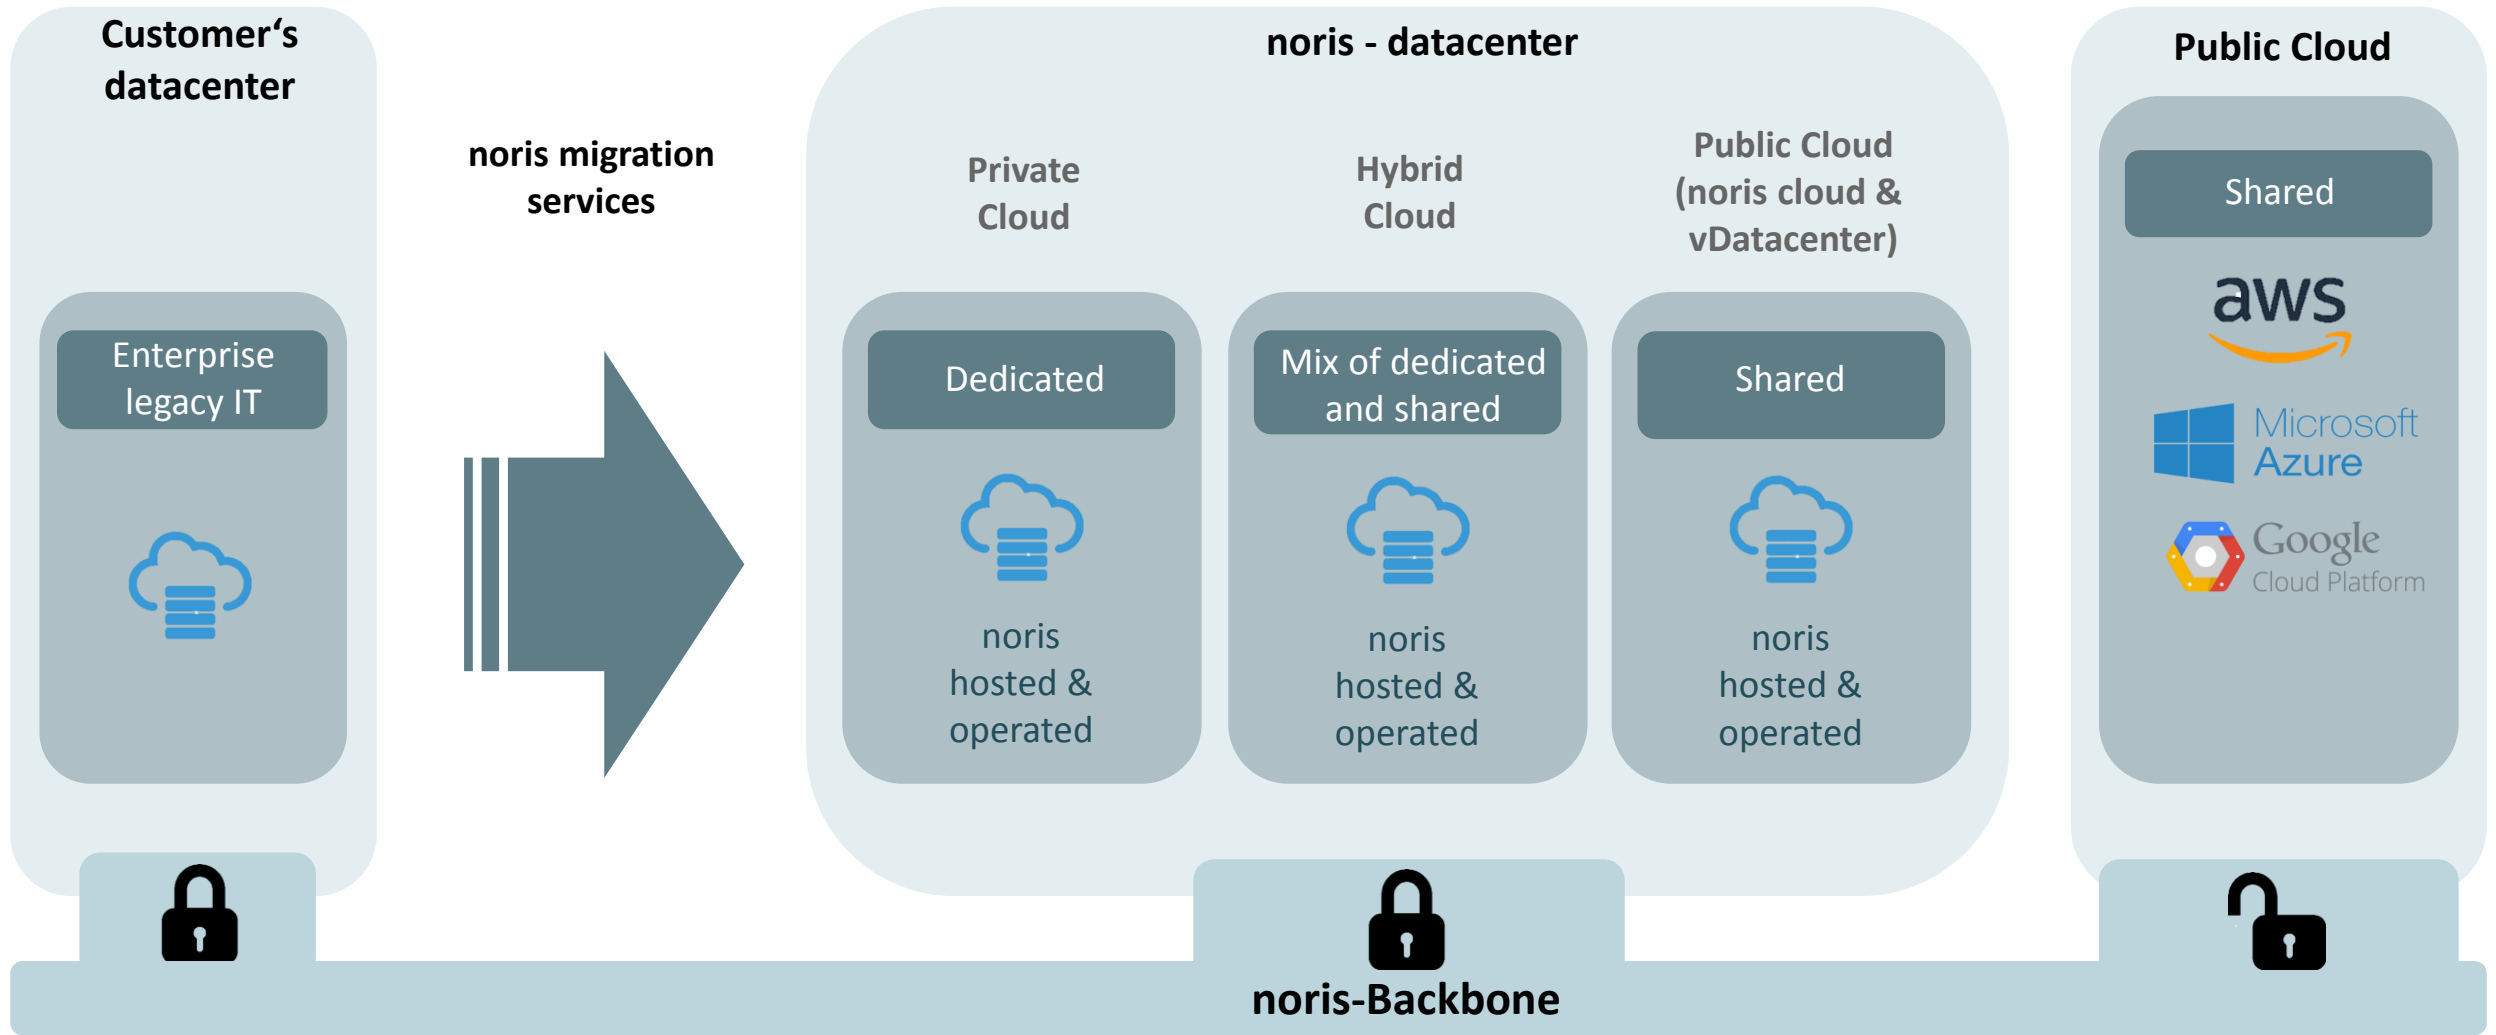

Cloud Transition

How noris supports your digital transformation strategy

noris network

IT Outtasking & Outsourcing

Dr. Thomas Fischer
@phreatom

Startups Journey to cloud

rails scaffold...
heroku deploy...
fly little buddy...

Daniel Stori {turnoff.us}
Thanks to Michael Tharrington

Mehr Leistung als Standard

noris network

IT Outtasking & Outsourcing

noris network AG
Thomas-Mann-Straße 16 – 20
90471 Nürnberg

Niederlassung München:
Seidlstraße 8
80335 München