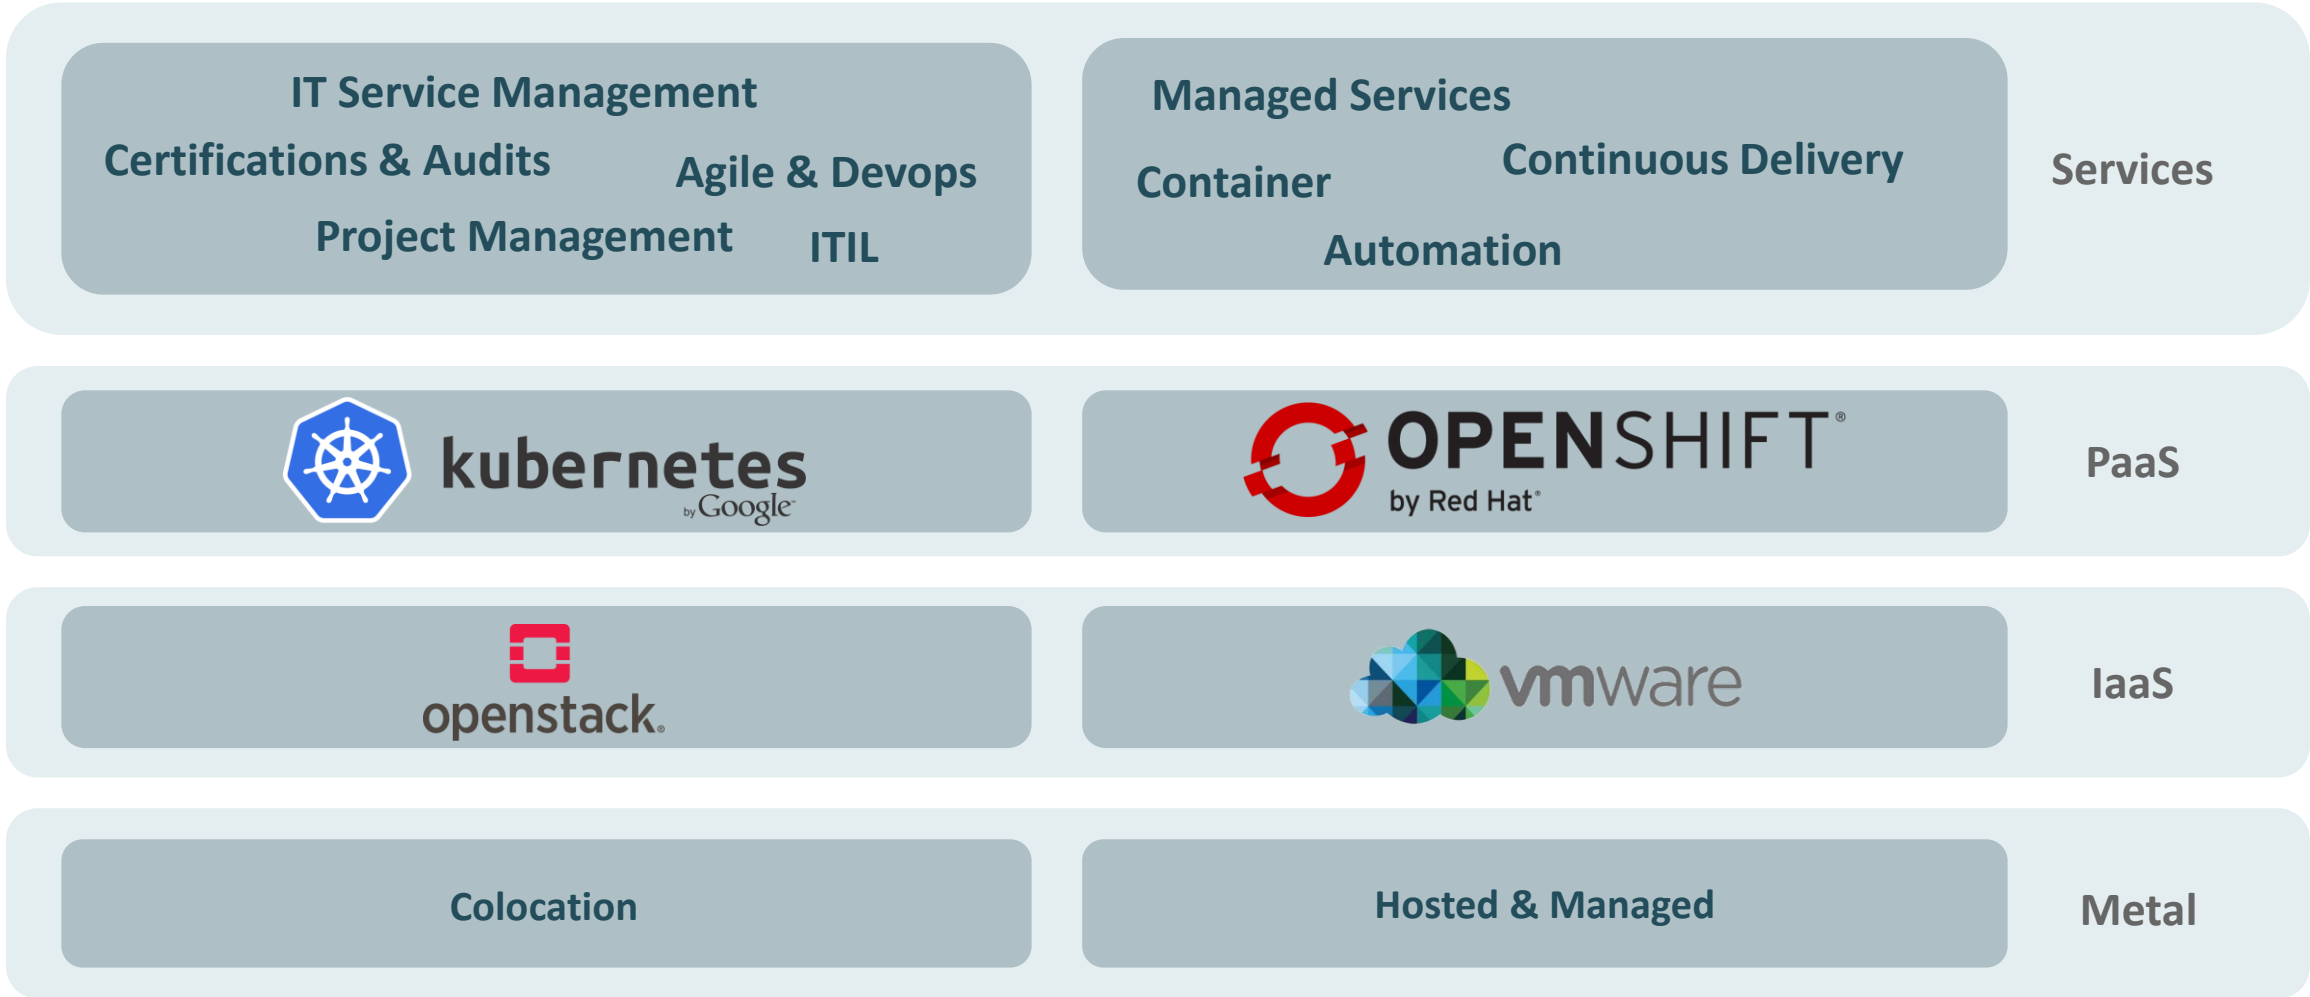

Cloud Transition

How noris supports your digital transformation strategy

noris network

IT Outtasking & Outsourcing

Dr. Thomas Fischer
@phreatom

Startups Journey to cloud

rails scaffold...
heroku deploy...
fly little buddy...

Daniel Stori {turnoff.us}
Thanks to Michael Tharrington

Mehr Leistung als Standard

noris network

IT Outtasking & Outsourcing

noris network AG
Thomas-Mann-Straße 16 – 20
90471 Nürnberg

Niederlassung München:
Seidlstraße 8
80335 München